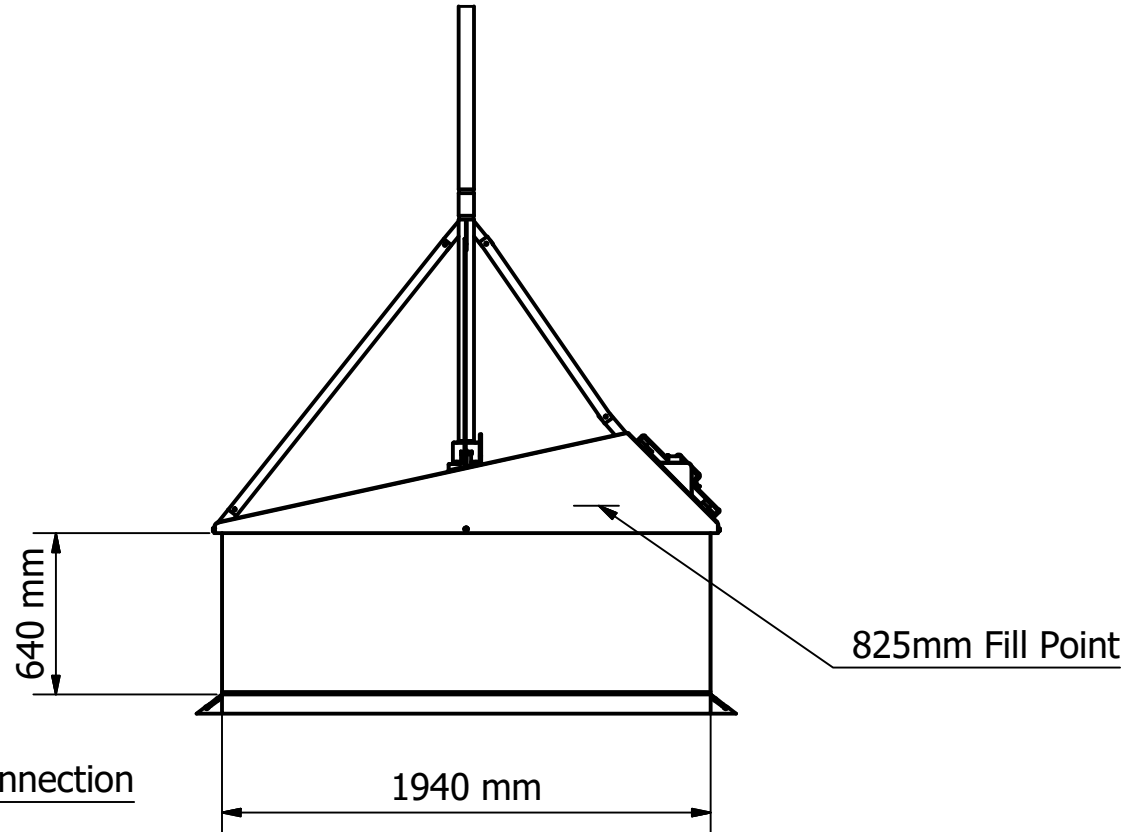

3000 PT

DESIGNED BY Rob Smith	CHECKED BY J Shenton	APPROVED BY	DATE	DATE 09/09/2021
			3000 PT	
			ISSUE B	SHEET 1 / 1