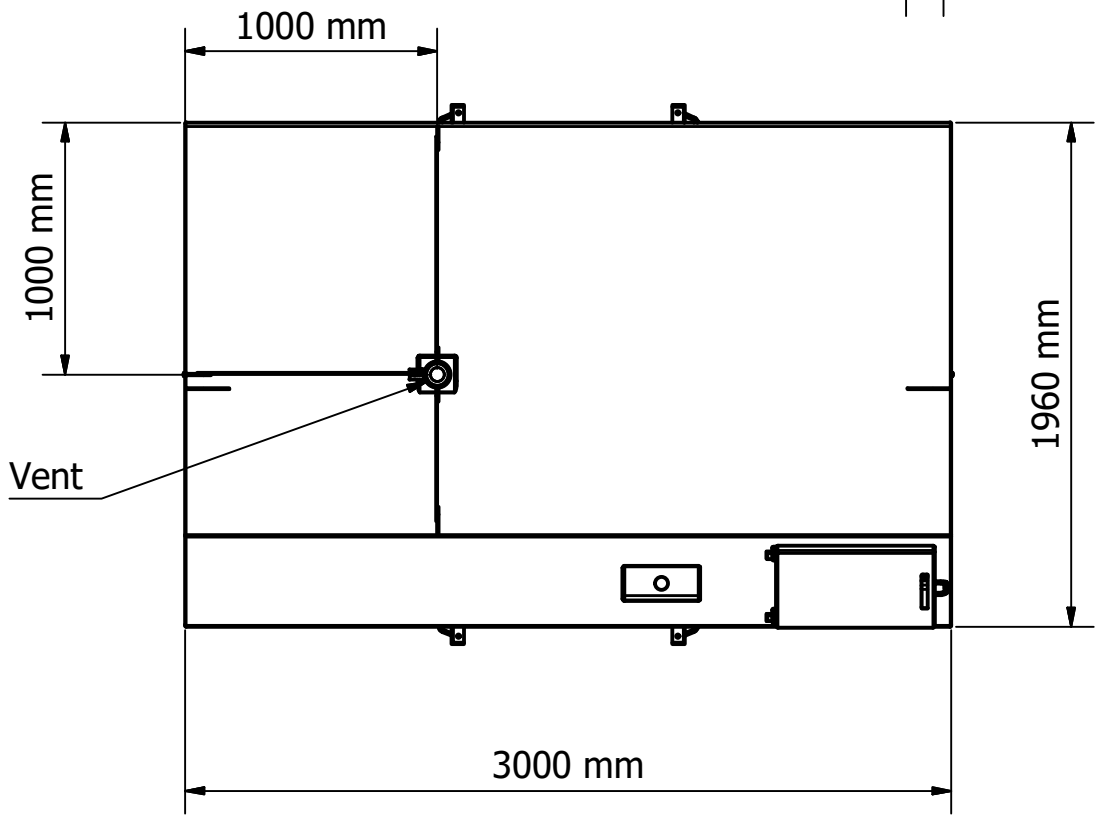

3000 PT

DESIGNED BY Rob Smith	CHECKED BY J Shenton	APPROVED BY	DATE	DATE 09/09/2021
			3000 PT	
			ISSUE B	SHEET 1 / 1