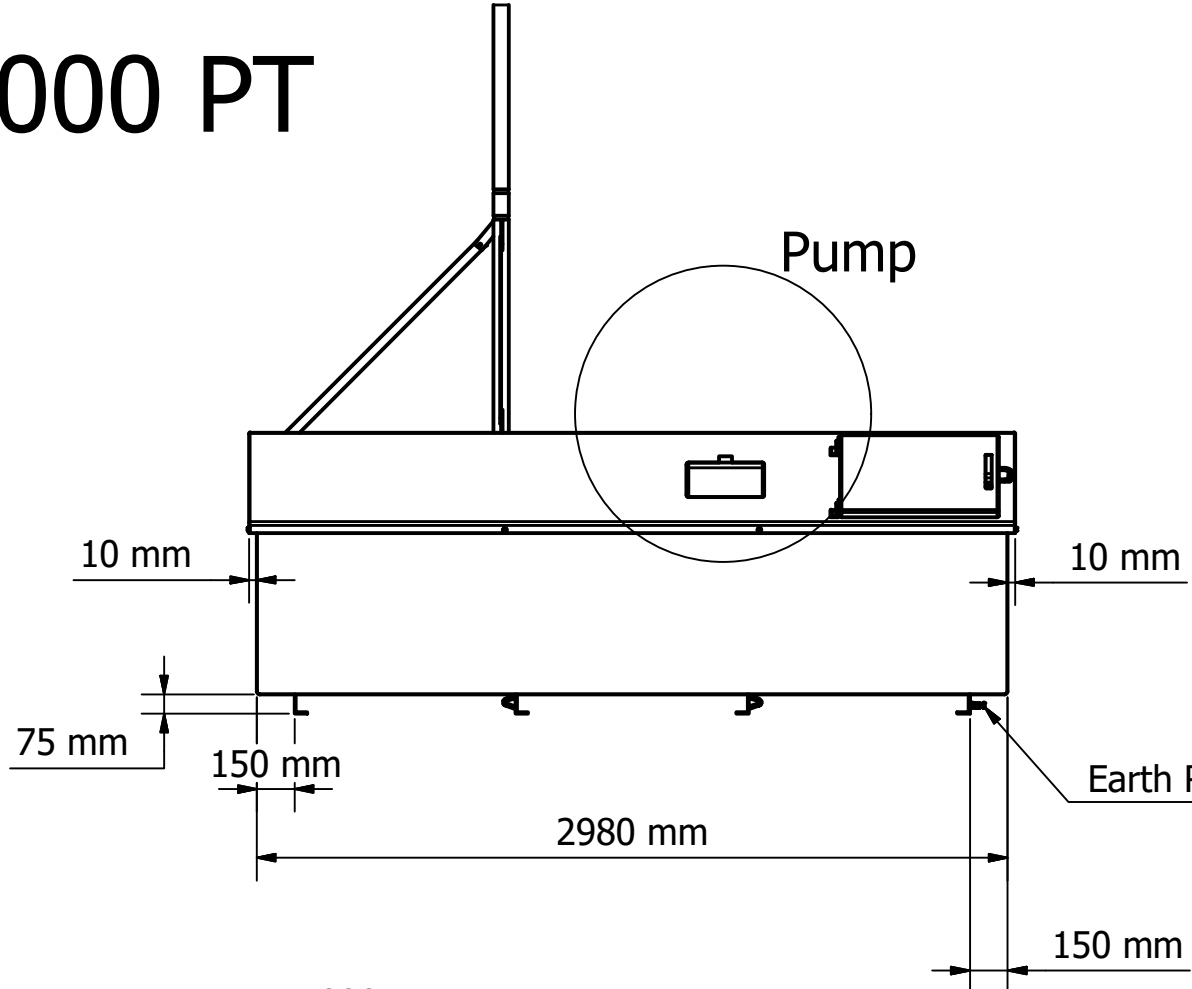

3000 PT

DESIGNED BY Rob Smith	CHECKED BY J Shenton	APPROVED BY	DATE	DATE 09/09/2021
			3000 PT	
			ISSUE B	SHEET 1 / 1