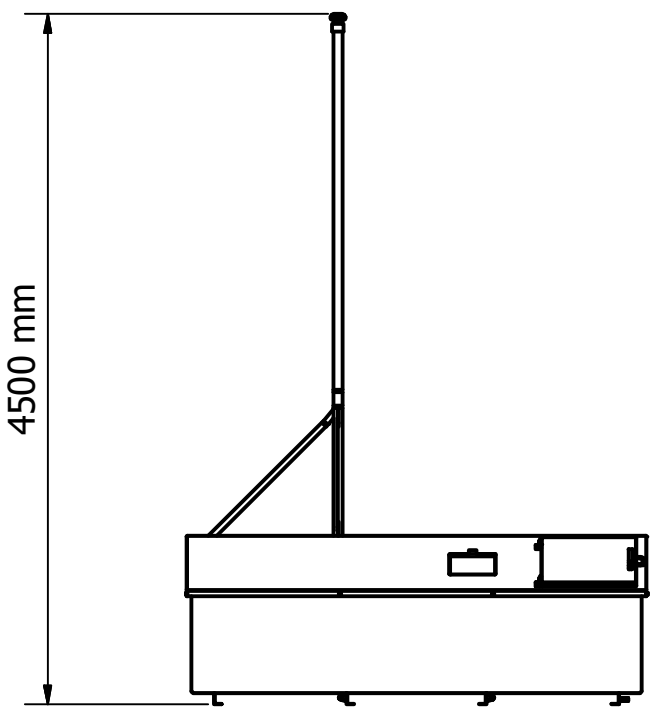

3000 PT

DESIGNED BY Rob Smith	CHECKED BY J Shenton	APPROVED BY	DATE	DATE 09/09/2021
			3000 PT	
			ISSUE B	SHEET 1 / 1