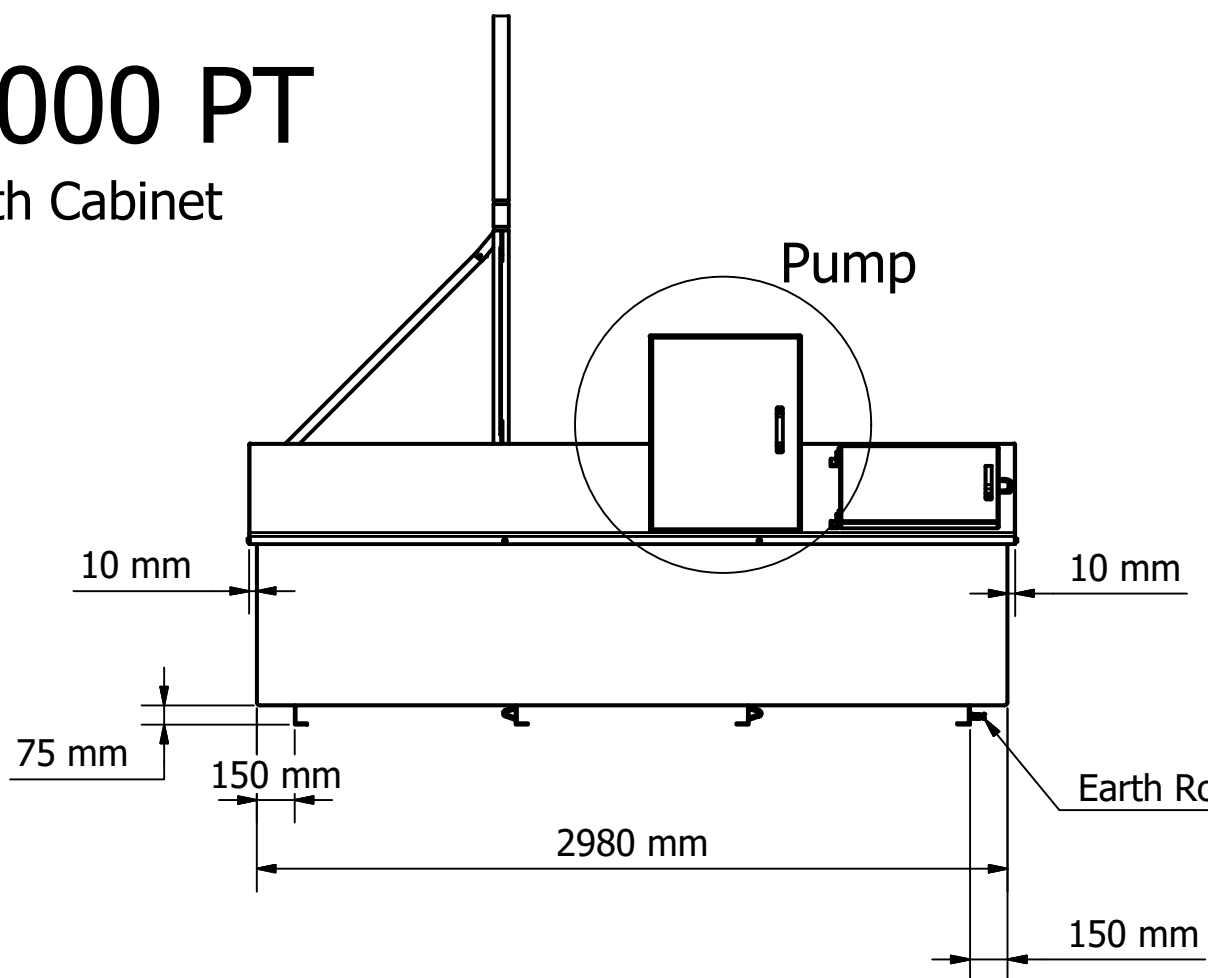

# 3000 PT with Cabinet

DESIGNED BY Rob Smith	CHECKED BY J Shenton	APPROVED BY	DATE	DATE 07/09/2021
			3000 PT with Cabinet	
			ISSUE B	SHEET 1 / 1