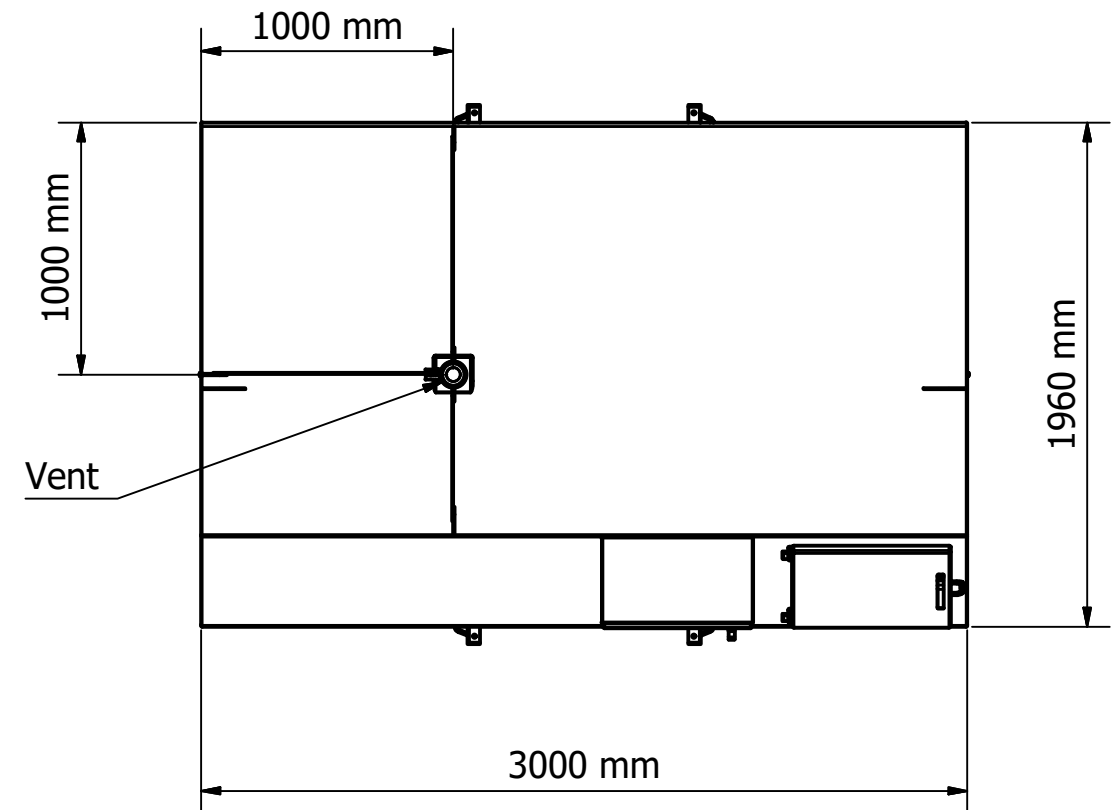

# 3000 PT with Cabinet

DESIGNED BY Rob Smith	CHECKED BY J Shenton	APPROVED BY	DATE	DATE 07/09/2021
			3000 PT with Cabinet	
			ISSUE B	SHEET 1 / 1