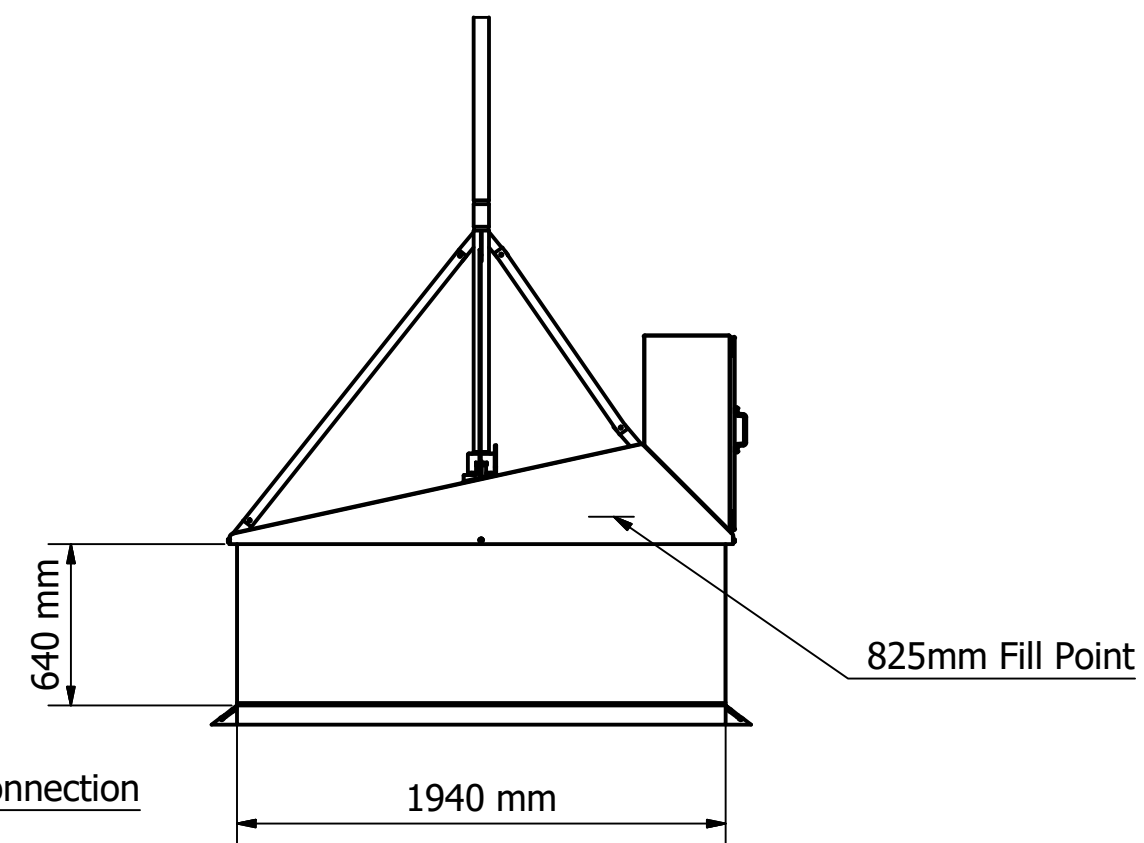

# 3000 PT with Cabinet

DESIGNED BY Rob Smith	CHECKED BY J Shenton	APPROVED BY	DATE	DATE 07/09/2021
			3000 PT with Cabinet	
			ISSUE B	SHEET 1 / 1