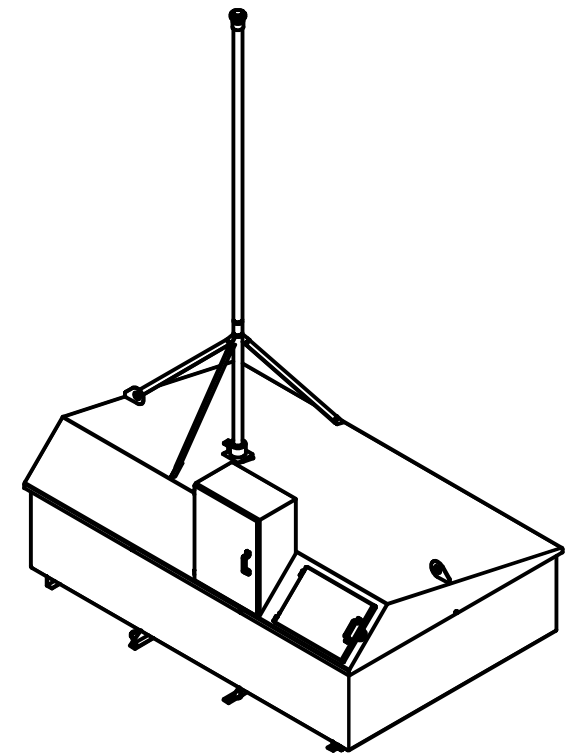

# 3000 PT with Cabinet

DESIGNED BY Rob Smith	CHECKED BY J Shenton	APPROVED BY	DATE	DATE 07/09/2021
			3000 PT with Cabinet	
			ISSUE B	SHEET 1 / 1