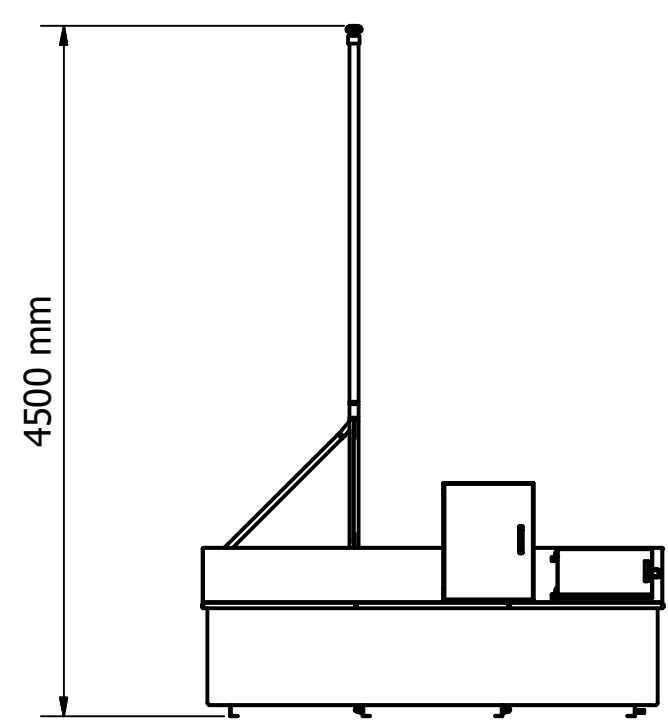

# 3000 PT with Cabinet

DESIGNED BY Rob Smith	CHECKED BY J Shenton	APPROVED BY	DATE	DATE 07/09/2021
			3000 PT with Cabinet	
			ISSUE B	SHEET 1 / 1